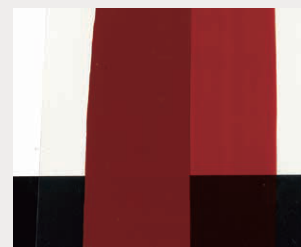

Micronized Calcined Metal Oxide Pigments

Applications

TM type

- Inkjet inks
- Clear coat paints for metal materials such as stainless steel and aluminum
- Transparent glass paints
- Metallic paints
- Paints for plastics

Characteristics

- It's a pigment with an exceptionally small average particle size of tens of nm (less than 1/10th of conventional pigments), achieved through our proprietary wet synthesis method.
- Aside from excellent properties such as chemical resistance, heat resistance, and weather fastness, TM series has brilliant colors, and high transparency, and superior durability compared to conventional calcined metal oxide pigments.
- These products are characterized by their optical properties in the field of metallic coating.
- TM Black 3552 has a unique bluish shade, distinct from carbon black, and it also has absorption properties in the near-infrared region.

Representative Products

Product name	Full shade	Composition	Characteristic
TM Yellow 8170		FeOOH	Micronized iron oxide yellow, Slightly dull yellow, Also applicable to ultraviolet absorber.
TM Red 8270		Fe₂O₃	Micronized iron oxide red, Slightly dusky-red, Also applicable to ultraviolet absorber.
TM Green 3331		Co[Al,Ti]₂O₄	Micronized metal oxide green pigment
TM Blue 3490E		CoAl₂O₄	Micronized metal oxide blue pigment, Reddish blue
TM Black 3550		Cu[Fe,Mn]₂O₄	Micronized metal oxide black pigment, Bluish black unlike carbon black
TM Black 3552		Cu[Fe,Mn]₂O₄	Micronized metal oxide black pigment, More bluish black than TM Black 3550, Characterized by the transparent color

Evaluation Results

■ Electron micrographs (60,000×) and proof prints on films

TM Red 8270

*Color chart Left : Conventional product Right : TM series